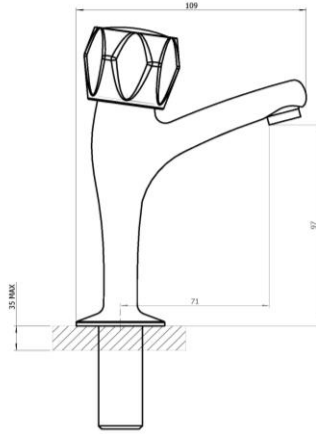

### Specification

Finish	Chrome
Body	Brass
Fittings	Metal backnut & washer
Connection	1/2" BSP threaded tail
Min dynamic pressure	0.1
Max dynamic pressure	6
Max static pressure	16
Max water temperature	85°C

### Flow rates

Pressure	0.1	0.5	1	3
L/min	7.2	27	40	71.9

All Pressures are in Bar.  
 Dimensions supplied are nominal and subject to tolerance.  
 Inclusion of aerator (if supplied) or restrictors (sold separately unless stated) will affect flow rate result.  
 Performance details are based on trials under test conditions and for guidance only.  
 The Company reserves the right to change product specification without prior notice.